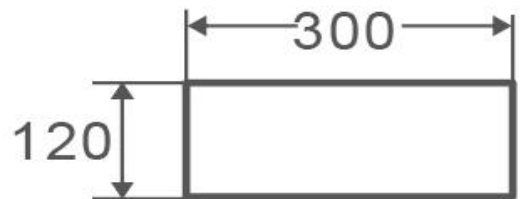

MILAN

Gloss White
WB3153

Matte White
WB3153MW

Speckle
WB3153SP

SPECIFICATIONS

MATERIAL: Vitreous China

CAPACITY: 10L

MEASUREMENTS: 530 x 315 x 135mm **NET WEIGHT:** 8KG