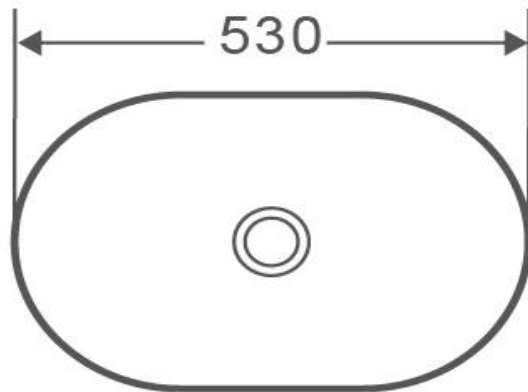

MILAN

Gloss White
WB3153

Matte White
WB3153MW

Speckle
WB3153SP

SPECIFICATIONS

MATERIAL: Vitreous China

CAPACITY: 10L

MEASUREMENTS: 530 x 315 x 135mm **NET WEIGHT:** 8KG